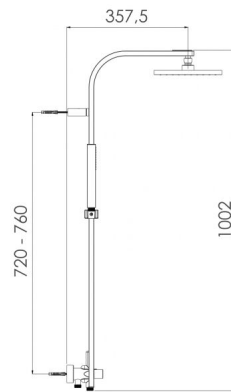

PRODUCT IMAGES

PRODUCT DESCRIPTION

B71MS.37.481.05N

System:

- Connection to existing taps or wall connection elbow
- 3-way diverter: shower head, hand shower or combined shower head and hand shower
 - High resistance slide bar
- Adjustable distance between wall mounts

Shower head:

- Minimalistic, timeless, clean design
 - 200 x 200 mm

- Intelligent water distribution resulting in minimal water consumption while maintaining excellent shower comfort

- Nikles "Easy-to-Clean" technology
 - Energy saving
 - 12 l./min. flow limiter
 - Adjustable

Hand shower:

- Straight, clean, smooth, cylindrical design
 - Ø 30 x 200 mm
 - Wide angle spray plate
- Nikles "Easy-to-Clean" technology
 - Energy saving
 - 12 l./min. flow limiter

Shower hose:

- 150 cm hose
- Swivel connection EN 1113