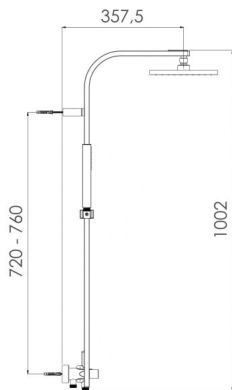

PRODUCT IMAGES

PRODUCT DESCRIPTION

B71MS.37.481.05N

System:

- Connection to existing taps or wall connection elbow
- 3-way diverter: shower head, hand shower or combined shower head and hand shower
 - High resistance slide bar
- Adjustable distance between wall mounts

Shower head:

- Minimalistic, timeless, clean design
 - 200 x 200 mm

- Intelligent water distribution resulting in minimal water consumption while maintaining excellent shower comfort

- Nikles "Easy-to-Clean" technology
 - Energy saving
 - 12 l./min. flow limiter
 - Adjustable

Hand shower:

- Straight, clean, smooth, cylindrical design
 - Ø 30 x 200 mm
 - Wide angle spray plate
- Nikles "Easy-to-Clean" technology
 - Energy saving
 - 12 l./min. flow limiter

Shower hose:

- 150 cm hose
- Swivel connection EN 1113