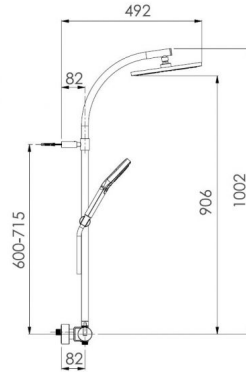

PRODUCT IMAGES

PRODUCT DESCRIPTION

A65TH.62.53D.07N

Thermostatic - Architect:

- Thermostatic shower mixer DN 15 G 1/2 for wall mounting with anti-scald device
 - Brass thermostat body
 - Feel cool: Nikles safety housing in ABS with scalding protection
- High quality thermostatic cartridge with temperature control, anti-scald at 38° Celsius
 - Easy selector: 35 mm., high quality, ceramic, 2-way dynamic diverter

• S-connections

Shower head:

- Minimalistic, timeless, clean design
 - Ø 250 mm

- Intelligent water distribution resulting in minimal water consumption while maintaining excellent shower comfort

- Nikles "Easy-to-Clean" technology
 - Energy saving
 - 12 l./min. flow limiter

• Adjustable

Hand shower:

- Contemporary organic design
 - Rounded edges
- Design Matt Black spray plate
 - Ø 110 mm

- 2 adjustable sprays: rain and massage functions
 - Nikles "Easy-to-Clean" technology

- Energy saving
 - 12 l./min. flow limiter
- Shower hose:
- 150 cm hose
- Swivel connection EN 1113

ADDITIONAL INFORMATION

Color

Matt Black