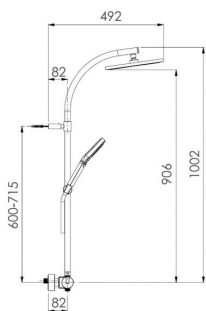

PRODUCT IMAGES

PRODUCT DESCRIPTION

A65TH.62.53D.07N

Thermostatic - Architect:

- Thermostatic shower mixer DN 15 G 1/2 for wall mounting with anti-scald device
 - Brass thermostat body
 - Feel cool: Nikles safety housing in ABS with scalding protection
- High quality thermostatic cartridge with temperature control, anti-scald at 38° Celsius
 - Easy selector: 35 mm., high quality, ceramic, 2-way dynamic diverter

• S-connections

Shower head:

- Minimalistic, timeless, clean design
 - Ø 250 mm

- Intelligent water distribution resulting in minimal water consumption while maintaining excellent shower comfort

- Nikles "Easy-to-Clean" technology
 - Energy saving
 - 12 l./min. flow limiter

• Adjustable

Hand shower:

- Contemporary organic design
 - Rounded edges
- Design Matt Black spray plate
 - Ø 110 mm

- 2 adjustable sprays: rain and massage functions
 - Nikles "Easy-to-Clean" technology

- Energy saving
 - 12 l./min. flow limiter
- Shower hose:
- 150 cm hose
- Swivel connection EN 1113

ADDITIONAL INFORMATION

Color

Matt Black