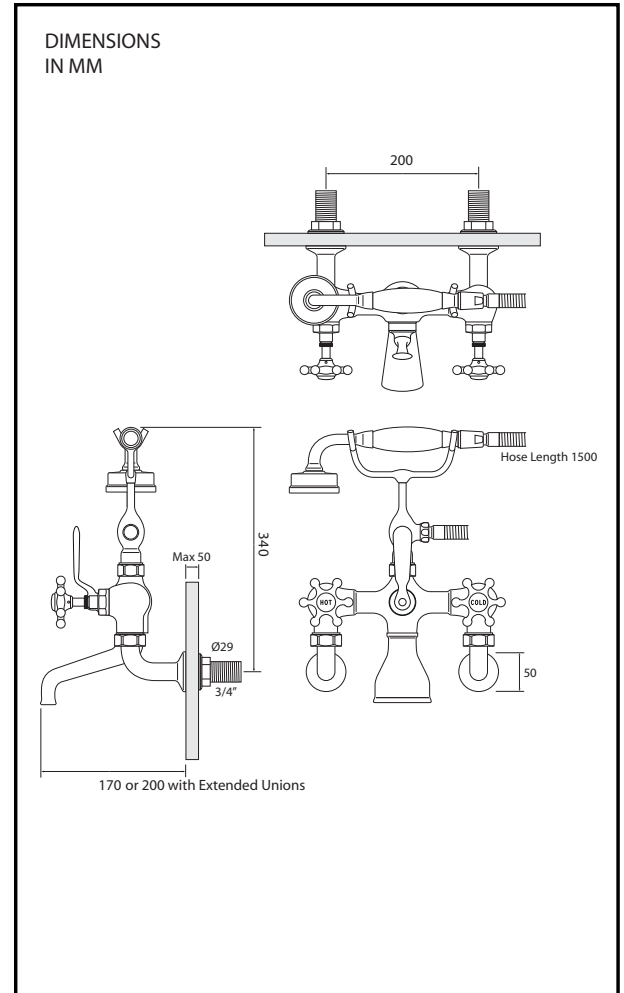

# WALL MOUNTED BATH SHOWER MIXER

## GDB100009CP

- Manufactured from high quality brass
- Available in 3 finishes, Chrome, Nickel & Brushed Nickel
- Separate Hot & Cold valves with quarter turn ceramic disc cartridges to control flow
- Diverter for bath fill or hand-shower
- 3/4" BSP connection
- Suitable for all plumbing systems
- Recommended minimum pressure of 0.5 Bar

FLOW RATE CHART: