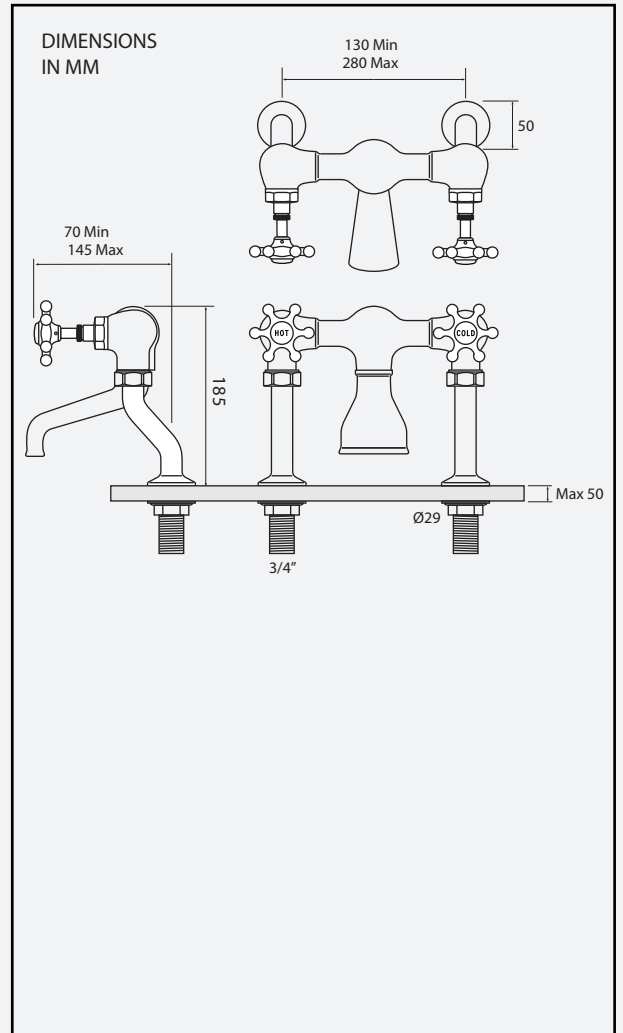

DECK MOUNTED BATH FILLER

GDB100007CP

- Deck mounted with adjustable cranked unions
- Separate Hot & Cold valves with quarter turn ceramic disc cartridges to control flow
- Available in 3 finishes, Chrome, Nickel & Brushed Nickel
- $\frac{3}{4}$ " BSP connection
- Waste not included
- Suitable for all plumbing systems
- Recommended minimum pressure 0.5Bar

FLOW RATE CHART: