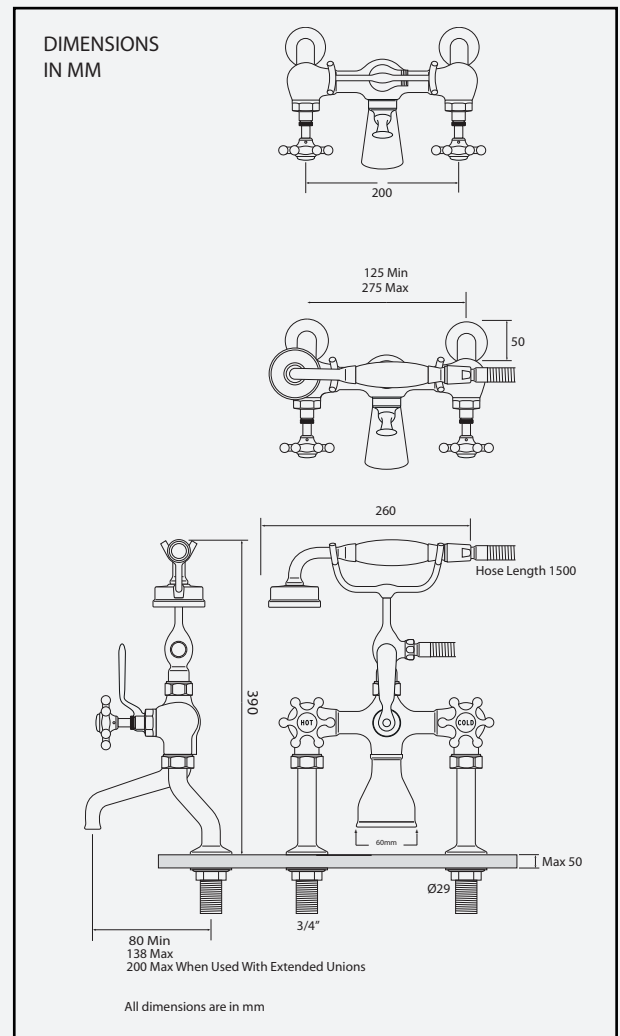

# DECK MOUNTED BATH SHOWER MIXER

## GDB100008CP

- Deck mounted with adjustable cranked unions
- Manufactured from high quality brass
- Available in 3 finishes, Chrome, Nickel & Brushed Nickel
- Separate Hot & Cold valves with quarter turn ceramic disc cartridges to control flow
- Diverter for bath fill or hand-shower
- 3/4" BSP connection
- Suitable for all plumbing systems
- Recommended minimum pressure 0.5Bar

FLOW RATE CHART: