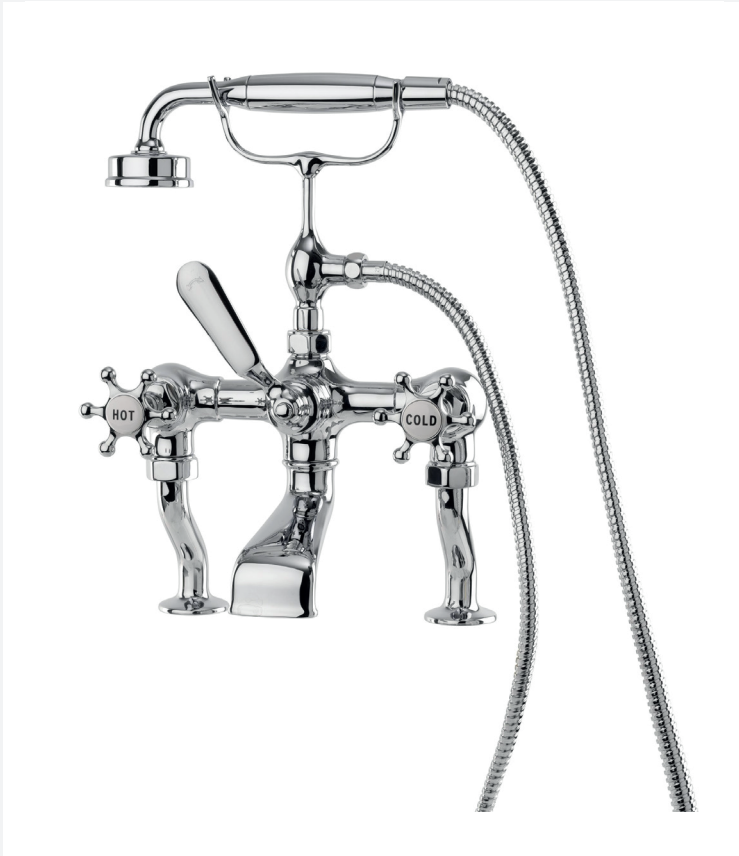

# DECK MOUNTED BATH SHOWER MIXER

## GDB100008CP

- Deck mounted with adjustable cranked unions
- Manufactured from high quality brass
- Available in 3 finishes, Chrome, Nickel & Brushed Nickel
- Separate Hot & Cold valves with quarter turn ceramic disc cartridges to control flow
- Diverter for bath fill or hand-shower
- 3/4" BSP connection
- Suitable for all plumbing systems
- Recommended minimum pressure 0.5Bar