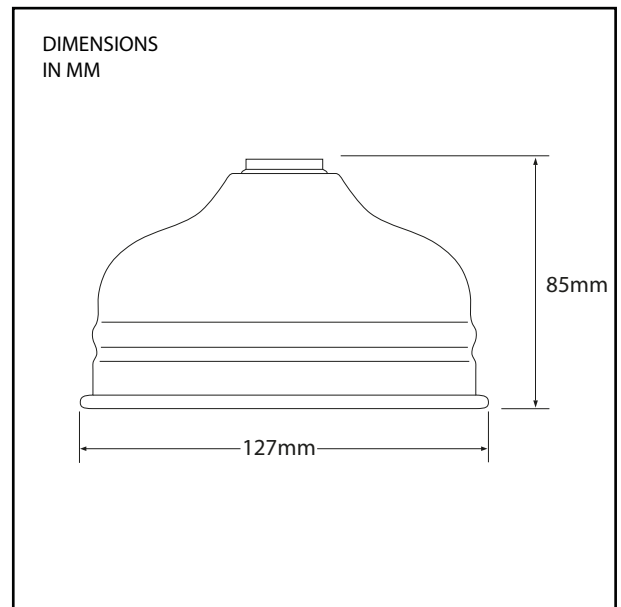

5" Watering Can Shower Head

GDC100301

- Watering Can type Shower Rose
- Manufactured from high quality Brass
- Available in 5 finishes, Chrome, Nickel, Gold, Brushed Nickel, Brushed Light Gold
- Suitable for inlet pressures of between 0.1 Bar & 1.0 Bar
- Suitable for indirect or gravity fed water systems
- Ball joint connector available separately

FLOW RATE CHART: