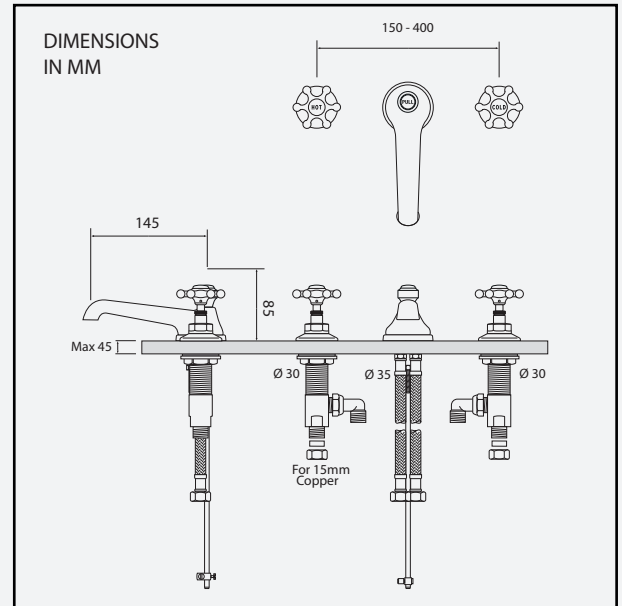

3PC LOW SPOUT MIXER

GDB100005CP

- Separate Hot & Cold valves with quarter turn ceramic disc cartridges to control flow
- Manufactured from high quality brass
- Available in 3 finishes, Chrome, Nickel & Brushed Nickel
- 1/2" BSP compression fittings
- Pop up waste included
- Suitable for all plumbing systems
- Suitable for inlet pressures of between 0.2 Bar & 5 Bar

FLOW RATE CHART: