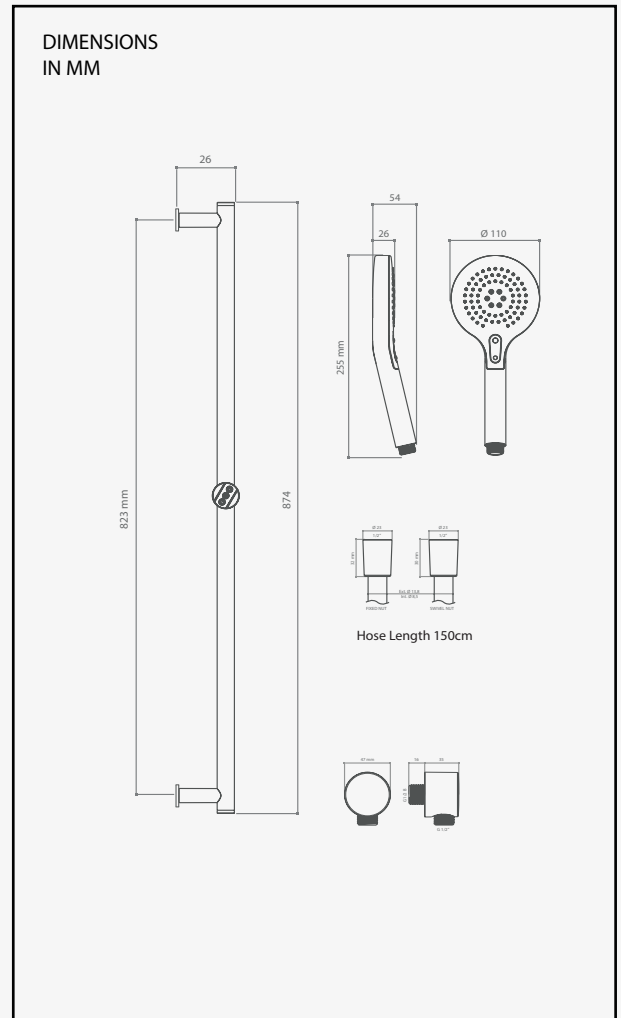

Flexible Shower Kit

GDA100303

- Shower Kit comprising, two function handset, slider rail, hose and wall outlet elbow
- Handset has 2 adjustable spray options, rain or massage
- Available in two finishes, Chrome & Matt Black
- Manufactured from high quality ABS
- Water saving
- Maximum flow rate of 12 litres per min with flow limiter
- Suitable for inlet pressures of between 1 Bar and 5 Bar
- Not suitable for indirect or gravity fed water systems