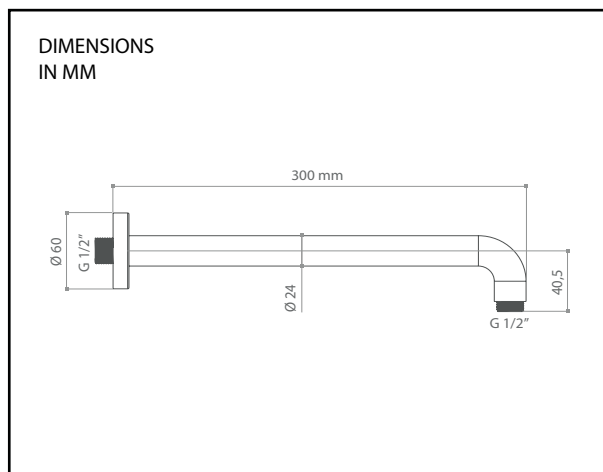

300mm Shower Arm

GDA100302

- 300mm Shower arm
- Manufactured from high quality brass
- Available in two finishes, Chrome & Matt Black
- ½" BSP connections
- Suitable for all water systems