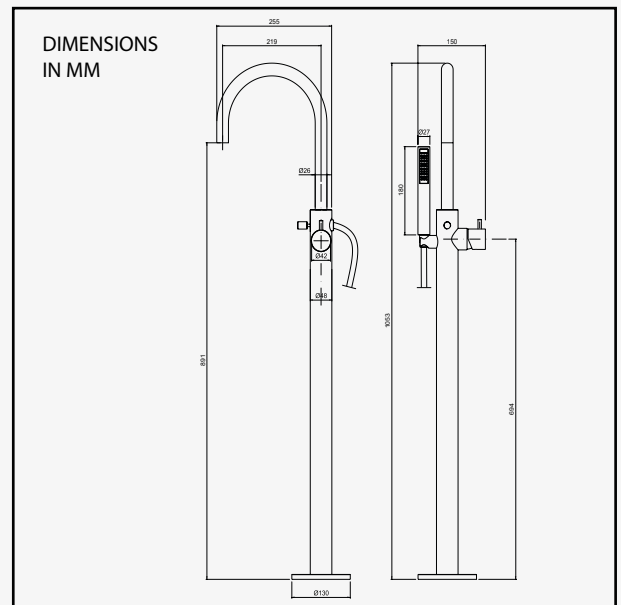

# FLOOR STANDING SINGLE LEVER BATH SHOWER MIXER

## GDA100011

- Floor standing
- Single control to control flow and temperature.
- Manufactured from high quality brass
- Diverter for bath fill or hand shower
- Available in two finishes, Chrome & Matt Black
- Suitable for inlet pressures of between 0.5 Bar and 5 Bar
- Not suitable for indirect or gravity fed water systems

FLOW RATE CHART: