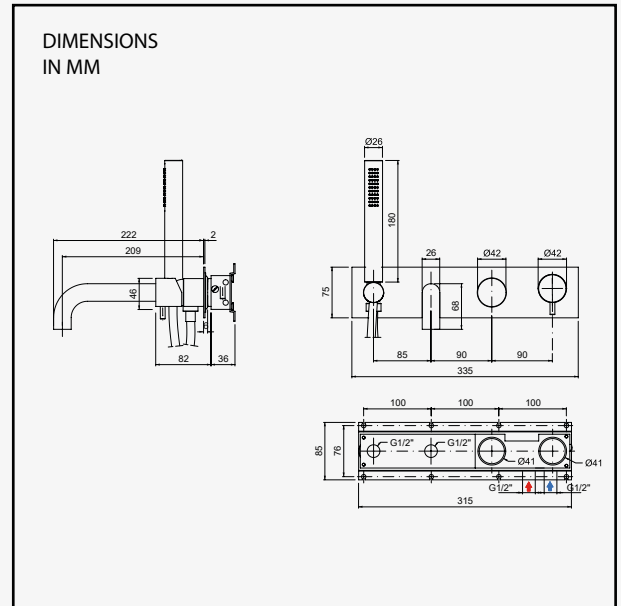

WALL MOUNTED BATH/SHOWER MIXER

GDA100010

- Wall mounted
- Single control for flow and temperature
- Separate diverter control for Bath fill hand shower
- Manufactured from high quality brass
- Available in two finishes, Chrome & Matt Black
- Suitable for inlet pressures of between 0.5 Bar and 5 Bar
- Not suitable for indirect or gravity fed water systems

FLOW RATE CHART: