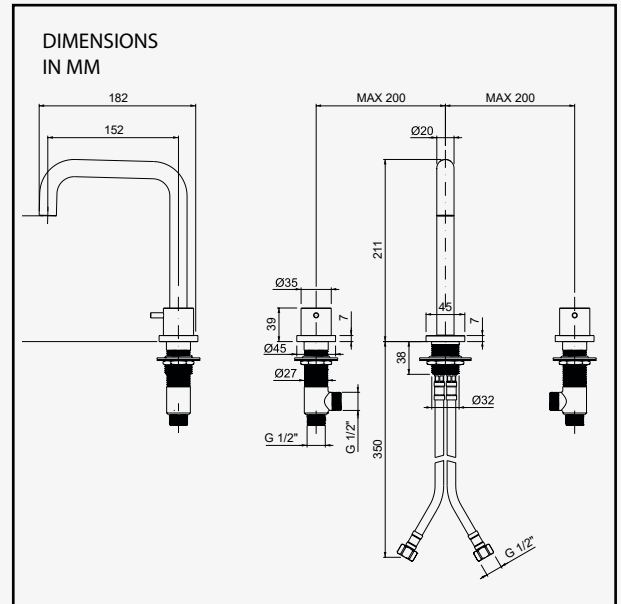

## 3PC DECK MOUNTED BASIN MIXER

## GDA100006

- Deck mounted tap for basins with 3 tap holes
- Separate controls for Hot and Cold
- Manufactured from high quality brass
- Available in two finishes, Chrome & Matt Black
- Square or Swan spout option
- Pop up waste not included
- Suitable for inlet pressures of between 0.5 Bar and 5 Bar
- Not suitable for indirect or gravity fed water systems

FLOW RATE CHART: