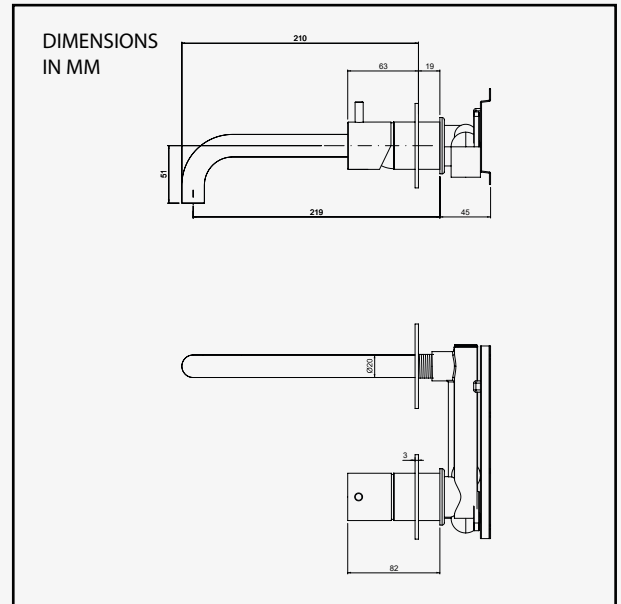

WALL MOUNTED SINGLE LEVER MONO BASIN MIXER

GDA100003

- Wall mounted
- Single control to control flow and temperature
- Manufactured from high quality brass
- Available in two finishes, Chrome & Matt Black
- Pop up waste not included
- Suitable for inlet pressures of between 0.5 Bar and 5 Bar
- Not suitable for indirect or gravity fed water systems

FLOW RATE CHART: