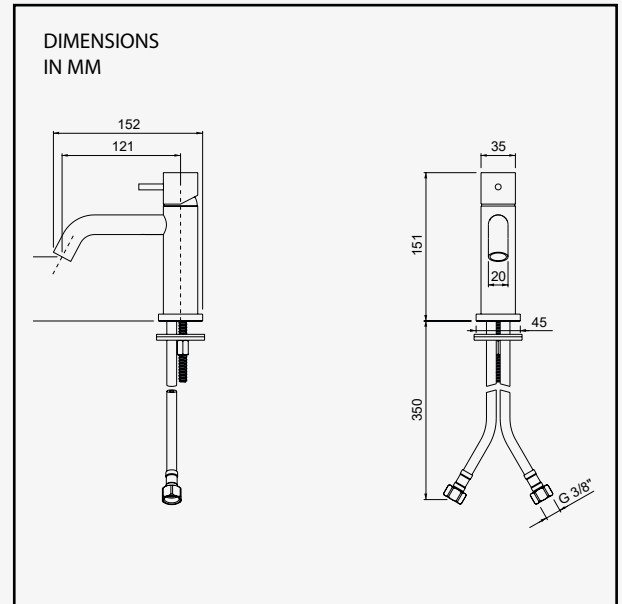

SINGLE LEVER MONO BASIN MIXER

GDA100001

- Deck mounted tap for basins with one single tap hole
- Single control to control flow and temperature
- Manufactured from high quality brass
- Available in two finishes, Chrome & Matt Black
- Supplied with flexible stainless-steel connectors
- Pop up waste not included
- Suitable for inlet pressures of between 0.5 Bar and 5 Bar
- Not suitable for indirect or gravity fed water systems